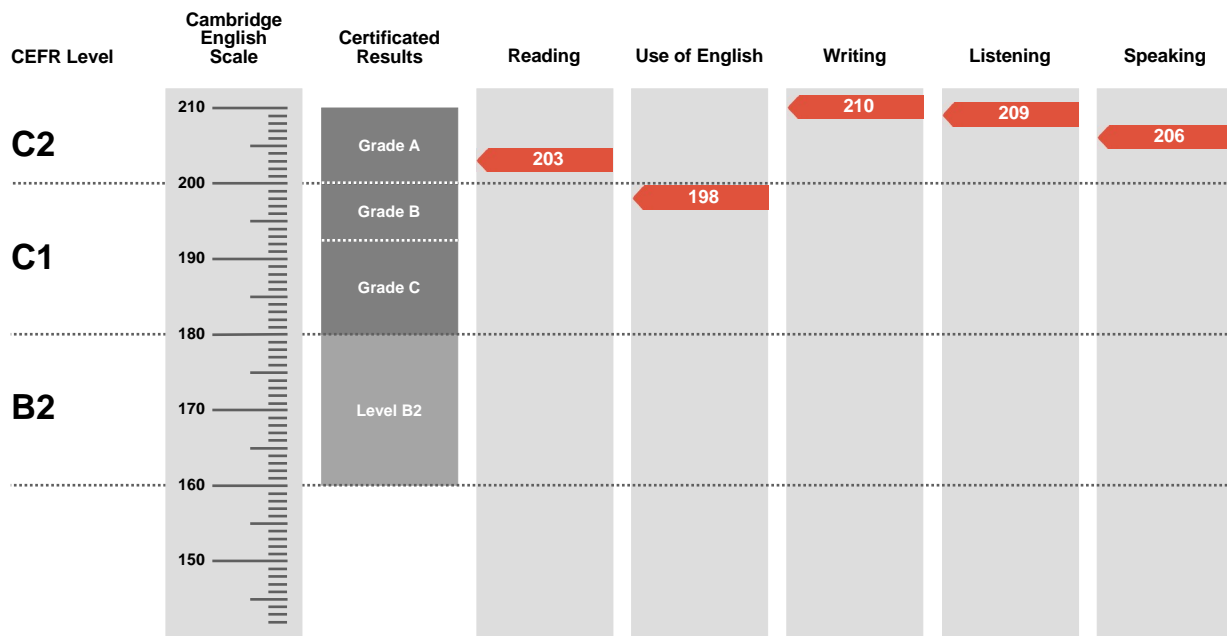

Result

Pass at Grade A

Overall Score

205

CEFR Level

C2

Advanced is an examination targeted at Level C1 in the Council of Europe's Common European Framework of Reference.

Candidates achieving Grade A (between 200 and 210 on the Cambridge English Scale) receive a certificate stating that they have demonstrated ability at Level C2. Candidates achieving Grade B or Grade C (between 180 and 199 on the Cambridge English Scale) receive a certificate at Level C1.

Candidates whose performance is below Level C1, but falls within Level B2 (between 160 and 179 on the Cambridge English Scale), receive a certificate stating that they have demonstrated ability at Level B2.